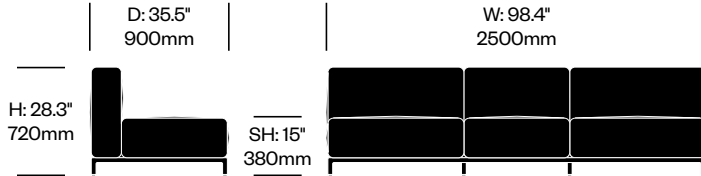

Mex-Hi

Cassina | Piero Lissoni | 2020 | Imported from Italy

To order, specify:

1. Product number
2. Upholstery and color
3. Base trim color

THREE SEAT SOFA WITHOUT ARMS

Chrome Base	Number	List Price
Leather	HCCS-MHL3-NN1	14,645.00
Fabric	HCCS-MHL3-NN2	13,325.00

Matte Anthracite Base	Number	List Price
Leather	HCCS-MHL3-NN1	13,410.00
Fabric	HCCS-MHL3-NN2	12,090.00