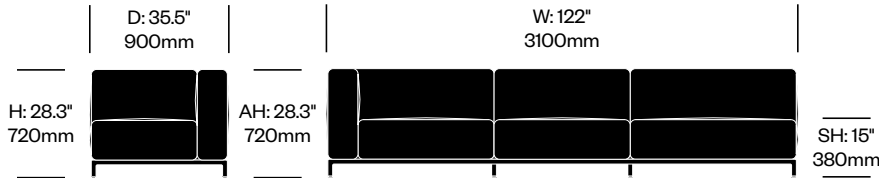

EXTRA WIDE THREE SEAT SOFA WITHOUT ARMS

Chrome Base	Number	List Price
Leather	HCCS-MHL3-XNN1	17,805.00
Fabric	HCCS-MHL3-XNN2	15,950.00
Matte Anthracite Base	Number	List Price
Leather	HCCS-MHL3-XNN1	16,365.00
Fabric	HCCS-MHL3-XNN2	14,510.00