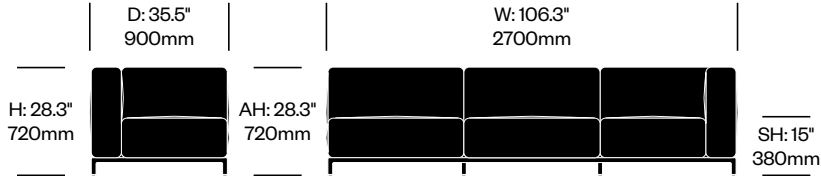

Mex-Hi

Cassina | Piero Lissoni | 2020 | Imported from Italy

To order, specify:

1. Product number
2. Upholstery and color
3. Base trim color

WIDE THREE SEAT SOFA WITH LEFT ARM

Chrome Base	Number	List Price
Leather	HCCS-MHL3-WAN1	16,670.00
Fabric	HCCS-MHL3-WAN2	15,060.00

Matte Anthracite Base	Number	List Price
Leather	HCCS-MHL3-WAN1	15,395.00
Fabric	HCCS-MHL3-WAN2	13,785.00