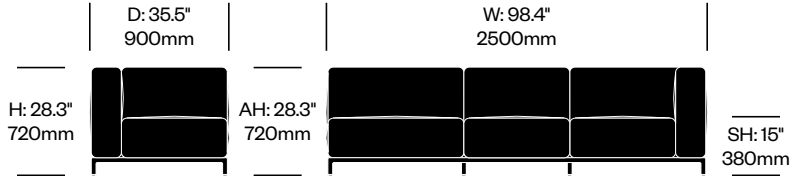

Mex-Hi

Cassina | Piero Lissoni | 2020 | Imported from Italy

To order, specify:

1. Product number
2. Upholstery and color
3. Base trim color

THREE SEAT SOFA WITH LEFT ARM

Chrome Base	Number	List Price
Leather	HCCS-MHL3-AN1	15,750.00
Fabric	HCCS-MHL3-AN2	14,335.00
Matte Anthracite Base	Number	List Price
Leather	HCCS-MHL3-AN1	14,515.00
Fabric	HCCS-MHL3-AN2	13,100.00