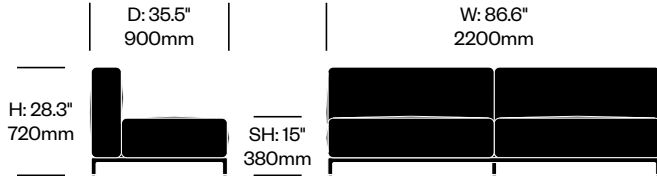

Mex-Hi

Cassina | Piero Lissoni | 2020 | Imported from Italy

To order, specify:

1. Product number
2. Upholstery and color
3. Base trim color

WIDE TWO SEAT SOFA WITHOUT ARMS

Chrome Base	Number	List Price
Leather	HCCS-MHL2-WNN1	12,325.00
Fabric	HCCS-MHL2-WNN2	10,975.00

Matte Anthracite Base	Number	List Price
Leather	HCCS-MHL2-WNN1	11,380.00
Fabric	HCCS-MHL2-WNN2	10,030.00