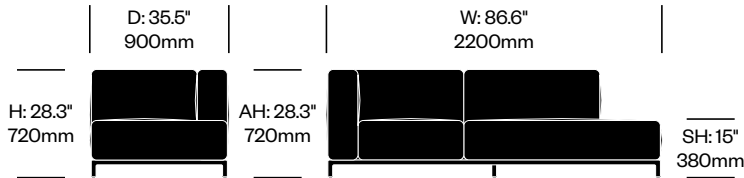

WIDE TWO SEAT SOFA WITH LEFT ARM, PENINSULA ON RIGHT

Chrome Base	Number	List Price
Leather	HCCS-MHL2-WAP1	12,900.00
Fabric	HCCS-MHL2-WAP2	11,530.00

Matte Anthracite Base	Number	List Price
Leather	HCCS-MHL2-WAP1	11,955.00
Fabric	HCCS-MHL2-WAP2	10,585.00