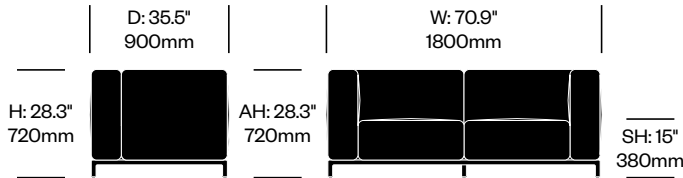

TWO SEAT SOFA WITH LEFT ARM

Chrome Base	Number	List Price
Leather	HCCS-MHL2-AN1	11,340.00
Fabric	HCCS-MHL2-AN2	10,235.00

Matte Anthracite Base	Number	List Price
Leather	HCCS-MHL2-AN1	10,680.00
Fabric	HCCS-MHL2-AN2	9,575.00