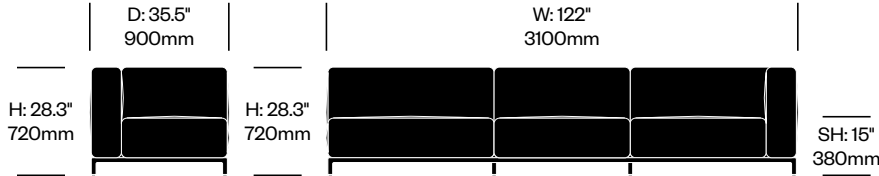

Mex-Hi

Cassina | Piero Lissoni | 2020 | Imported from Italy

To order, specify:

1. Product number
2. Upholstery and color
3. Base trim color

EXTRA WIDE THREE SEAT SOFA WITH LEFT ARM

Chrome Base	Number	List Price
Leather	HCCS-MHL3-XAN1	18,675.00
Fabric	HCCS-MHL3-XAN2	16,830.00

Matte Anthracite Base	Number	List Price
Leather	HCCS-MHL3-XAN1	17,235.00
Fabric	HCCS-MHL3-XAN2	15,390.00