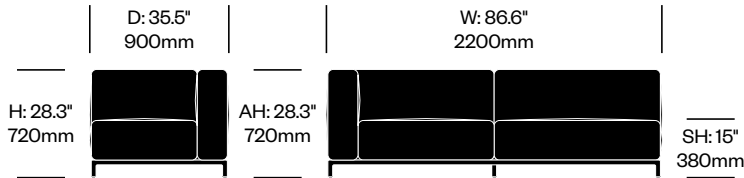

WIDE TWO SEAT SOFA WITH RIGHT ARM

Chrome Base	Number	List Price
Leather	HCCS-MHL2-WNA1	13,195.00
Fabric	HCCS-MHL2-WNA2	11,855.00

Matte Anthracite Base	Number	List Price
Leather	HCCS-MHL2-WNA1	12,250.00
Leather	HCCS-MHL2-WNA2	10,910.00