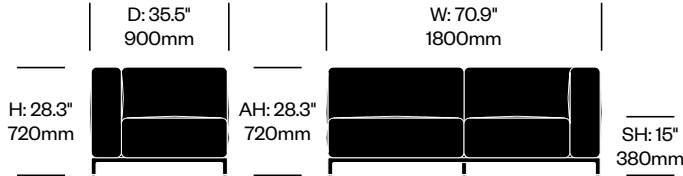

Mex-Hi

Cassina | Piero Lissoni | 2020 | Imported from Italy

To order, specify:

1. Product number
2. Upholstery and color
3. Base trim color

TWO SEAT SOFA WITH LEFT ARM

Chrome Base	Number	List Price
Leather	HCCS-MHL2-AN1	11,340.00
Fabric	HCCS-MHL2-AN2	10,235.00

Matte Anthracite Base	Number	List Price
Leather	HCCS-MHL2-AN1	10,680.00
Fabric	HCCS-MHL2-AN2	9,575.00