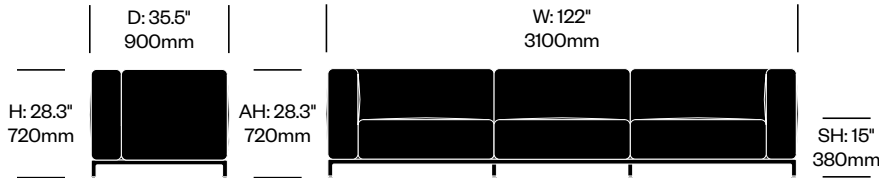

EXTRA WIDE THREE SEAT SOFA WITH ARMS

Chrome Base	Number	List Price
Leather	HCCS-MHL3-XAA1	19,460.00
Fabric	HCCS-MHL3-XAA2	17,635.00

Matte Anthracite Base	Number	List Price
Leather	HCCS-MHL3-XAA1	18,025.00
Fabric	HCCS-MHL3-XAA2	16,195.00