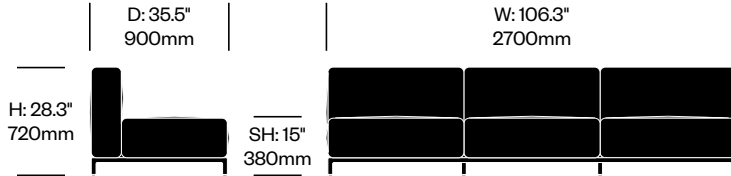

Mex-Hi

Cassina | Piero Lissoni | 2020 | Imported from Italy

To order, specify:

1. Product number
2. Upholstery and color
3. Base trim color

WIDE THREE SEAT SOFA WITHOUT ARMS

Chrome Base	Number	List Price
Leather	HCCS-MHL3-WNN1	15,565.00
Fabric	HCCS-MHL3-WNN2	14,050.00

Matte Anthracite Base	Number	List Price
Leather	HCCS-MHL3-WNN1	14,290.00
Fabric	HCCS-MHL3-WNN2	12,775.00