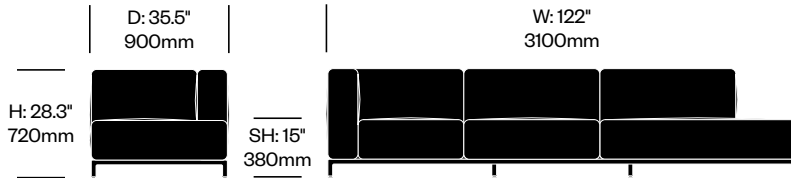

EXTRA WIDE THREE SEAT SOFA WITH RIGHT ARM, PENINSULA ON LEFT

Chrome Base	Number	List Price
Leather	HCCS-MHL3-XPA1	17,275.00
Fabric	HCCS-MHL3-XPA2	15,495.00

Matte Anthracite Base	Number	List Price
Leather	HCCS-MHL3-XPA1	15,835.00
Fabric	HCCS-MHL3-XPA2	14,055.00