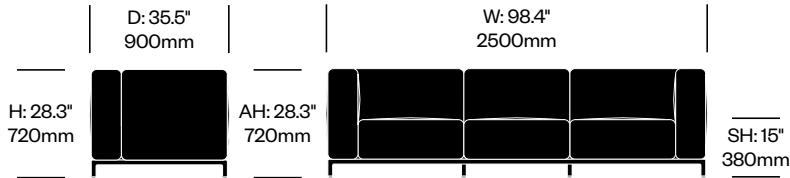

THREE SEAT SOFA WITH LEFT ARM

Chrome Base	Number	List Price
Leather	HCCS-MHL3-AN1	15,750.00
Fabric	HCCS-MHL3-AN2	14,335.00
Matte Anthracite Base	Number	List Price
Leather	HCCS-MHL3-AN1	14,515.00
Fabric	HCCS-MHL3-AN2	13,100.00