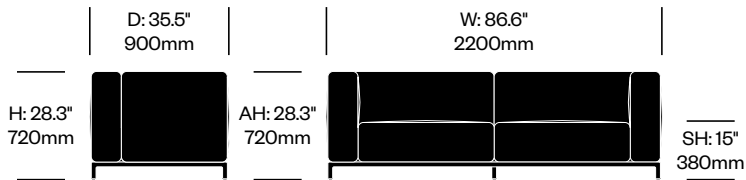

WIDE TWO SEAT SOFA WITH LEFT ARM

Chrome Base	Number	List Price
Leather	HCCS-MHL2-WAN1	13,195.00
Fabric	HCCS-MHL2-WAN2	11,855.00

Matte Anthracite Base	Number	List Price
Leather	HCCS-MHL2-WAN1	12,250.00
Fabric	HCCS-MHL2-WAN2	10,910.00