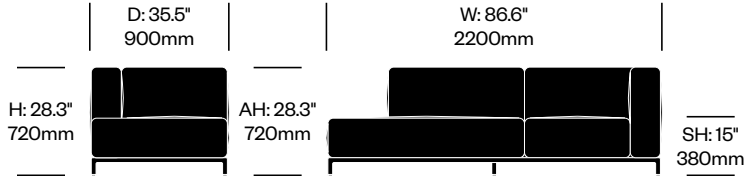

Mex-Hi

Cassina | Piero Lissoni | 2020 | Imported from Italy

To order, specify:

1. Product number
2. Upholstery and color
3. Base trim color

WIDE TWO SEAT SOFA WITH LEFT ARM, PENINSULA ON RIGHT

Chrome Base	Number	List Price
Leather	HCCS-MHL2-WAP1	12,900.00
Fabric	HCCS-MHL2-WAP2	11,530.00

Matte Anthracite Base	Number	List Price
Leather	HCCS-MHL2-WAP1	11,955.00
Fabric	HCCS-MHL2-WAP2	10,585.00