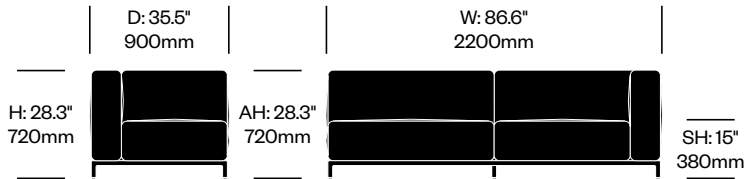

Mex-Hi

Cassina | Piero Lissoni | 2020 | Imported from Italy

To order, specify:

1. Product number
2. Upholstery and color
3. Base trim color

WIDE TWO SEAT SOFA WITH LEFT ARM

Chrome Base	Number	List Price
Leather	HCCS-MHL2-WAN1	13,195.00
Fabric	HCCS-MHL2-WAN2	11,855.00

Matte Anthracite Base	Number	List Price
Leather	HCCS-MHL2-WAN1	12,250.00
Fabric	HCCS-MHL2-WAN2	10,910.00