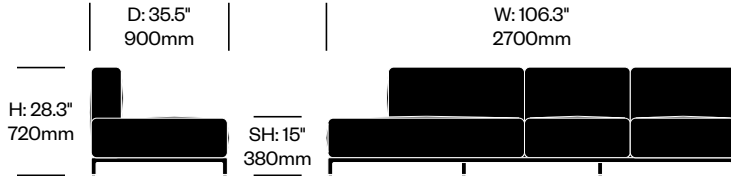

Mex-Hi

Cassina | Piero Lissoni | 2020 | Imported from Italy

To order, specify:

1. Product number
2. Upholstery and color
3. Base trim color

WIDE THREE SEAT SOFA WITHOUT ARMS, PENINSULA ON RIGHT

Chrome Base	Number	List Price
Leather	HCCS-MHL3-WNP1	15,365.00
Fabric	HCCS-MHL3-WNP2	13,975.00

Matte Anthracite Base	Number	List Price
Leather	HCCS-MHL3-WNP1	14,090.00
Fabric	HCCS-MHL3-WNP2	12,700.00