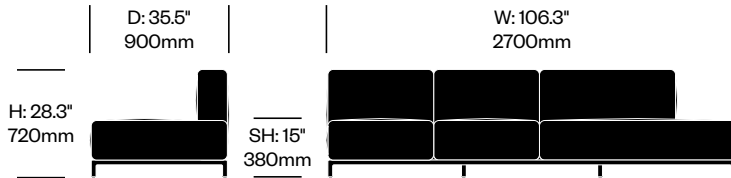

WIDE THREE SEAT SOFA WITHOUT ARMS, PENINSULA ON LEFT

Chrome Base	Number	List Price
Leather	HCCS-MHL3-WPN1	15,365.00
Fabric	HCCS-MHL3-WPN2	13,975.00

Matte Anthracite Base	Number	List Price
Leather	HCCS-MHL3-WPN1	14,090.00
Fabric	HCCS-MHL3-WPN2	12,700.00