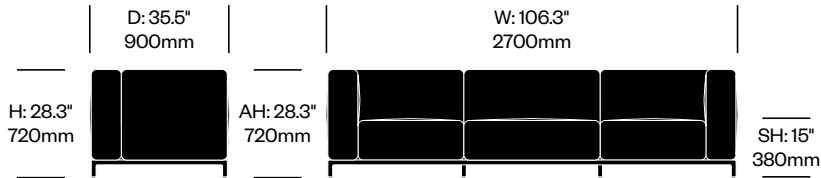

WIDE THREE SEAT SOFA WITH LEFT ARM

Chrome Base	Number	List Price
Leather	HCCS-MHL3-WAN1	16,670.00
Fabric	HCCS-MHL3-WAN2	15,060.00

Matte Anthracite Base	Number	List Price
Leather	HCCS-MHL3-WAN1	15,395.00
Fabric	HCCS-MHL3-WAN2	13,785.00