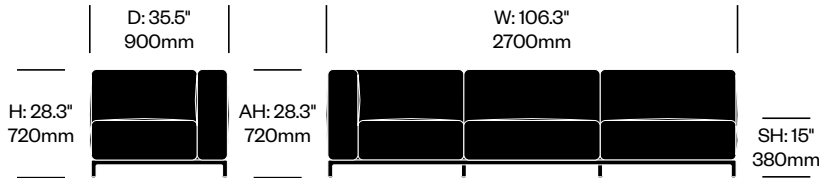

WIDE THREE SEAT SOFA WITH RIGHT ARM

Chrome Base	Number	List Price
Leather	HCCS-MHL3-WNA1	16,670.00
Fabric	HCCS-MHL3-WNA2	15,060.00

Matte Anthracite Base	Number	List Price
Leather	HCCS-MHL3-WNA1	15,395.00
Fabric	HCCS-MHL3-WNA2	13,785.00