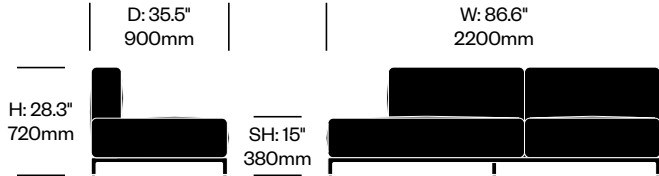

Mex-Hi

Cassina | Piero Lissoni | 2020 | Imported from Italy

To order, specify:

1. Product number
2. Upholstery and color
3. Base trim color

WIDE TWO SEAT SOFA WITHOUT ARMS, PENINSULA ON RIGHT

Chrome Base	Number	List Price
Leather	HCCS-MHL2-WNP1	11,795.00
Fabric	HCCS-MHL2-WNP2	10,520.00

Matte Anthracite Base	Number	List Price
Leather	HCCS-MHL2-WNP1	10,850.00
Fabric	HCCS-MHL2-WNP2	9,575.00