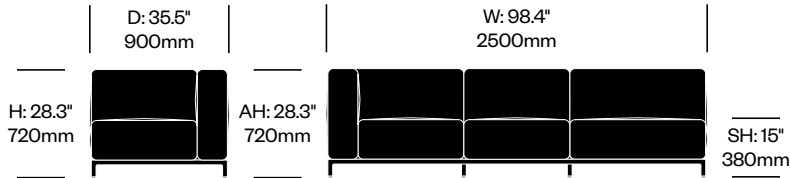

THREE SEAT SOFA WITH RIGHT ARM

Chrome Base	Number	List Price
Leather	HCCS-MHL3-NA1	15,750.00
Fabric	HCCS-MHL3-NA2	14,335.00

Matte Anthracite Base	Number	List Price
Leather	HCCS-MHL3-NA1	14,515.00
Fabric	HCCS-MHL3-NA2	13,100.00