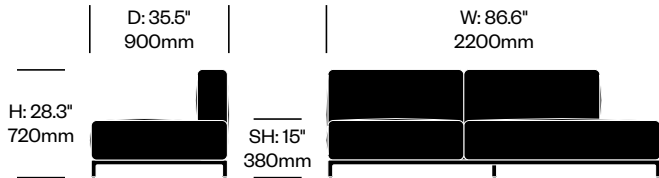

WIDE TWO SEAT SOFA WITHOUT ARMS, PENINSULA ON LEFT

Chrome Base	Number	List Price
Leather	HCCS-MHL2-WPN1	11,795.00
Fabric	HCCS-MHL2-WPN2	10,520.00

Matte Anthracite Base	Number	List Price
Leather	HCCS-MHL2-WPN1	10,850.00
Fabric	HCCS-MHL2-WPN2	9,575.00